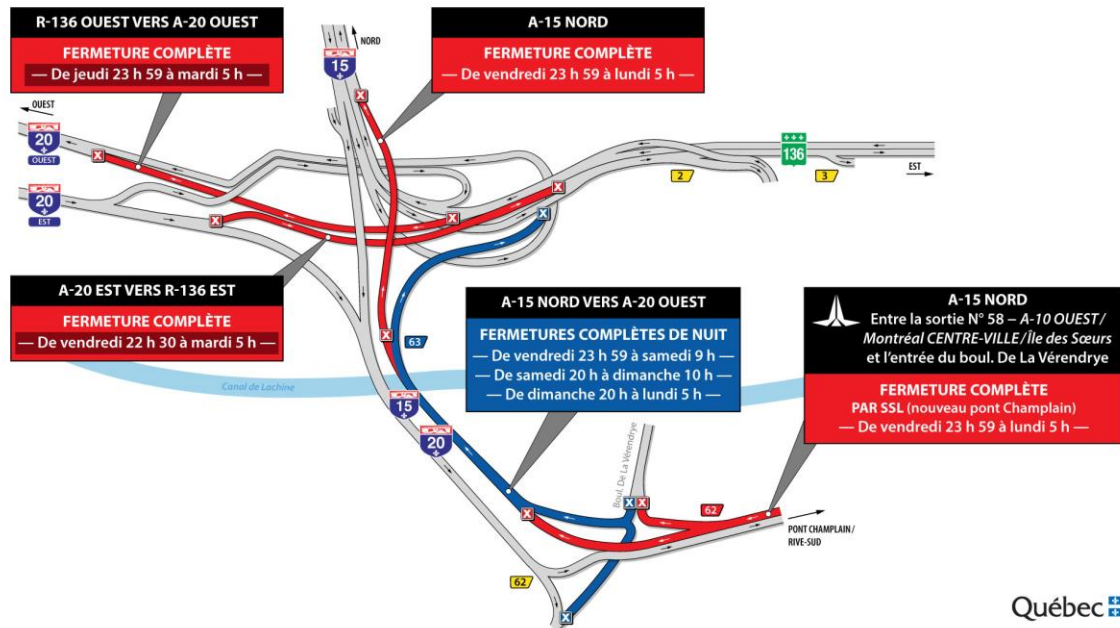

## REMINDER: Major closures in the Turcot interchange Plan your commute November 9<sup>th</sup> to 13<sup>th</sup> *Free shuttle service between Dorval station and the airport*

Unprecedented closures are planned in the Turcot interchange from November 9 to 13. These closures will impact access to the airport site, therefore we are requesting your collaboration to plan your commute.

### Entraves – Échangeur Turcot

Québec

Some truck restrictions in the neighboring Turcot areas are also planned. For more info:  
[www.turcot.transports.gouv.qc.ca/fr/Documents/Interdiction%20de%20camionnage%2016x9.pdf](http://www.turcot.transports.gouv.qc.ca/fr/Documents/Interdiction%20de%20camionnage%2016x9.pdf)

### PLAN YOUR COMMUTE :

→ Choose public transit: bus, metro and exo commuter train and save time by using our **free shuttle service between the train station and the airport:**

**Dorval station:** shuttles will be located at the second platform at the station of the North bus loop. Shuttles will leave every 30 minutes and are scheduled as follows:

FREE SHUTTLE SERVICE SCHEDULE DORVAL STATION		
Thursday, November 8 Friday, November 9 Monday, November 12 Tuesday, November 13	Saturday, November 10	Sunday, November 11
6 a.m. to 10 p.m.	8:30 a.m. to 11 p.m.	11:30 a.m. to 8:30 p.m.